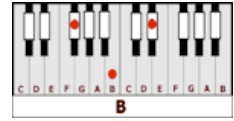

COCAINE – Eric Clapton (E)

GUITAR / KEYBOARD CHORDS:

E=o221oo

D=xxo232

C=x32o1o

B=xx4442

INTRO: E-E-D-E E-D

E-E-D-E E-D

If you wanna hang out you've got to take her out, cocaine.

E-E-D-E E-D

If you wanna get down, down on the ground, cocaine.

E-E-D-E E-D

E-E-D-E E-D

E

D

C-B

GUITAR SOLO: E-E-D-E E-D (lead solo)

E-E-D-E E-D (chords, lead + rhythm)

E-E-D-E E-D

If your thing is gone and you wanna ride on, cocaine.

E-E-D-E E-D

Don't forget this fact, you can't get it back, cocaine.

E

D

C-B

E-E-D-E E-D

E-E-D-E E-D

CHORUS: She don't lie, she don't lie, she don't lie.....cocaine.

EXIT GUITAR SOLO: E-E-D-E E-D (lead solo)
E-E-D-E E-D (chords, lead + rhythm)

CHORUS: She don't ^Elie, she don't ^Dlie, she don't ^{C-B}lie.....COCAINE! ^{E-E-D-E (STOP!)}