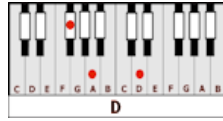

COCAINE – Eric Clapton (E)

GUITAR / KEYBOARD CHORDS:

E=o221oo

D=xxo232

C=x32o1o

B=xx4442

INTRO: E-E-D-E E-D

E-E-D-E E-D

If you wanna hang out you've got to take her out, cocaine.

E-E-D-E E-D

If you wanna get down, down on the ground, cocaine.

E-E-D-E E-D

E-E-D-E E-D

E

D

C-B

GUITAR SOLO: E-E-D-E E-D (lead solo)

E-E-D-E E-D (chords, lead + rhythm)

E-E-D-E E-D

If your thing is gone and you wanna ride on, cocaine.

E-E-D-E E-D

Don't forget this fact, you can't get it back, cocaine.

E

D

C-B

E-E-D-E E-D

E-E-D-E E-D

CHORUS: She don't lie, she don't lie, she don't lie.....cocaine.

EXIT GUITAR SOLO: E-E-D-E E-D (lead solo)
E-E-D-E E-D (chords, lead + rhythm)

CHORUS: She don't ^Elie, she don't ^Dlie, she don't ^{C-B}lie.....COCAINE! ^{E-E-D-E (STOP!)}