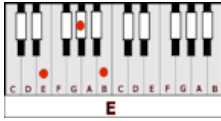

COCAINE – Eric Clapton (E)

GUITAR / KEYBOARD CHORDS:

E=o221oo

D=xxo232

C=x32o1o

B=xx4442

INTRO: E-E-D-E E-D

E-E-D-E E-D

If you wanna hang out you've got to take her out, cocaine.

E-E-D-E E-D

If you wanna get down, down on the ground, cocaine.

E-E-D-E E-D

E-E-D-E E-D

E

D

C-B

E-E-D-E E-D

E-E-D-E E-D

CHORUS: She don't lie, she don't lie, she don't lie.....cocaine.

E-E-D-E E-D

If you got bad news, you wanna kick them blues, cocaine.

E-E-D-E E-D

When your day is done and you wanna run, cocaine.

E

D

C-B

E-E-D-E E-D

E-E-D-E E-D

CHORUS: She don't lie, she don't lie, she don't lie.....cocaine.

EXIT GUITAR SOLO: E-E-D-E E-D (lead solo)
E-E-D-E E-D (chords, lead + rhythm)

CHORUS: She don't ^Elie, she don't ^Dlie, she don't ^{C-B}lie.....COCAINE! ^{E-E-D-E (STOP!)}