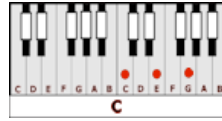

COCAINE – Eric Clapton (E)

GUITAR / KEYBOARD CHORDS:

E=o221oo

D=xxo232

C=x32o1o

B=xx4442

INTRO: E-E-D-E E-D

E-E-D-E E-D

If you wanna hang out you've got to take her out, cocaine.

E-E-D-E E-D

If you wanna get down, down on the ground, cocaine.

E-E-D-E E-D

E-E-D-E E-D

E

D

C-B

GUITAR SOLO: E-E-D-E E-D (lead solo)

E-E-D-E E-D (chords, lead + rhythm)

E-E-D-E E-D

If your thing is gone and you wanna ride on, cocaine.

E-E-D-E E-D

Don't forget this fact, you can't get it back, cocaine.

E

D

C-B

E-E-D-E E-D

E-E-D-E E-D

CHORUS: She don't lie, she don't lie, she don't lie.....cocaine.

EXIT GUITAR SOLO: E-E-D-E E-D (lead solo)
E-E-D-E E-D (chords, lead + rhythm)

CHORUS: She don't ^Elie, she don't ^Dlie, she don't ^{C-B}lie.....COCAINE! ^{E-E-D-E (STOP!)}